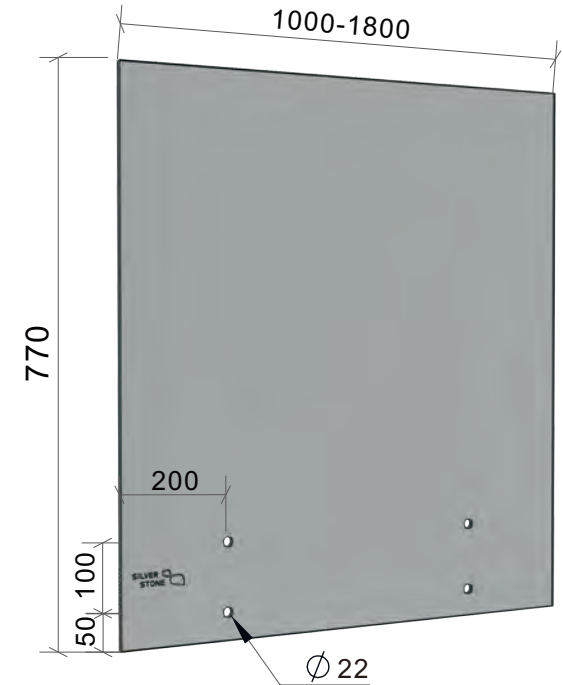

Drawing ID
GHS770(500-950)

Drawing ID
GHS770(1000-1800)

MATERIAL:
12mm Grey Heat Soaked Glass

CATALOGUE AND DESCRIPTION:

- > Glass Products
- > Balustrade Glass
- > GHS770 Series

NOTES:
This drawing and or specification is the property of Silver Stone Hardware Pty Ltd - and must be returned to them on request. Unauthorised use may result in Legal Action. Its contents must not be made public, nor copied, nor used directly or indirectly in any way.